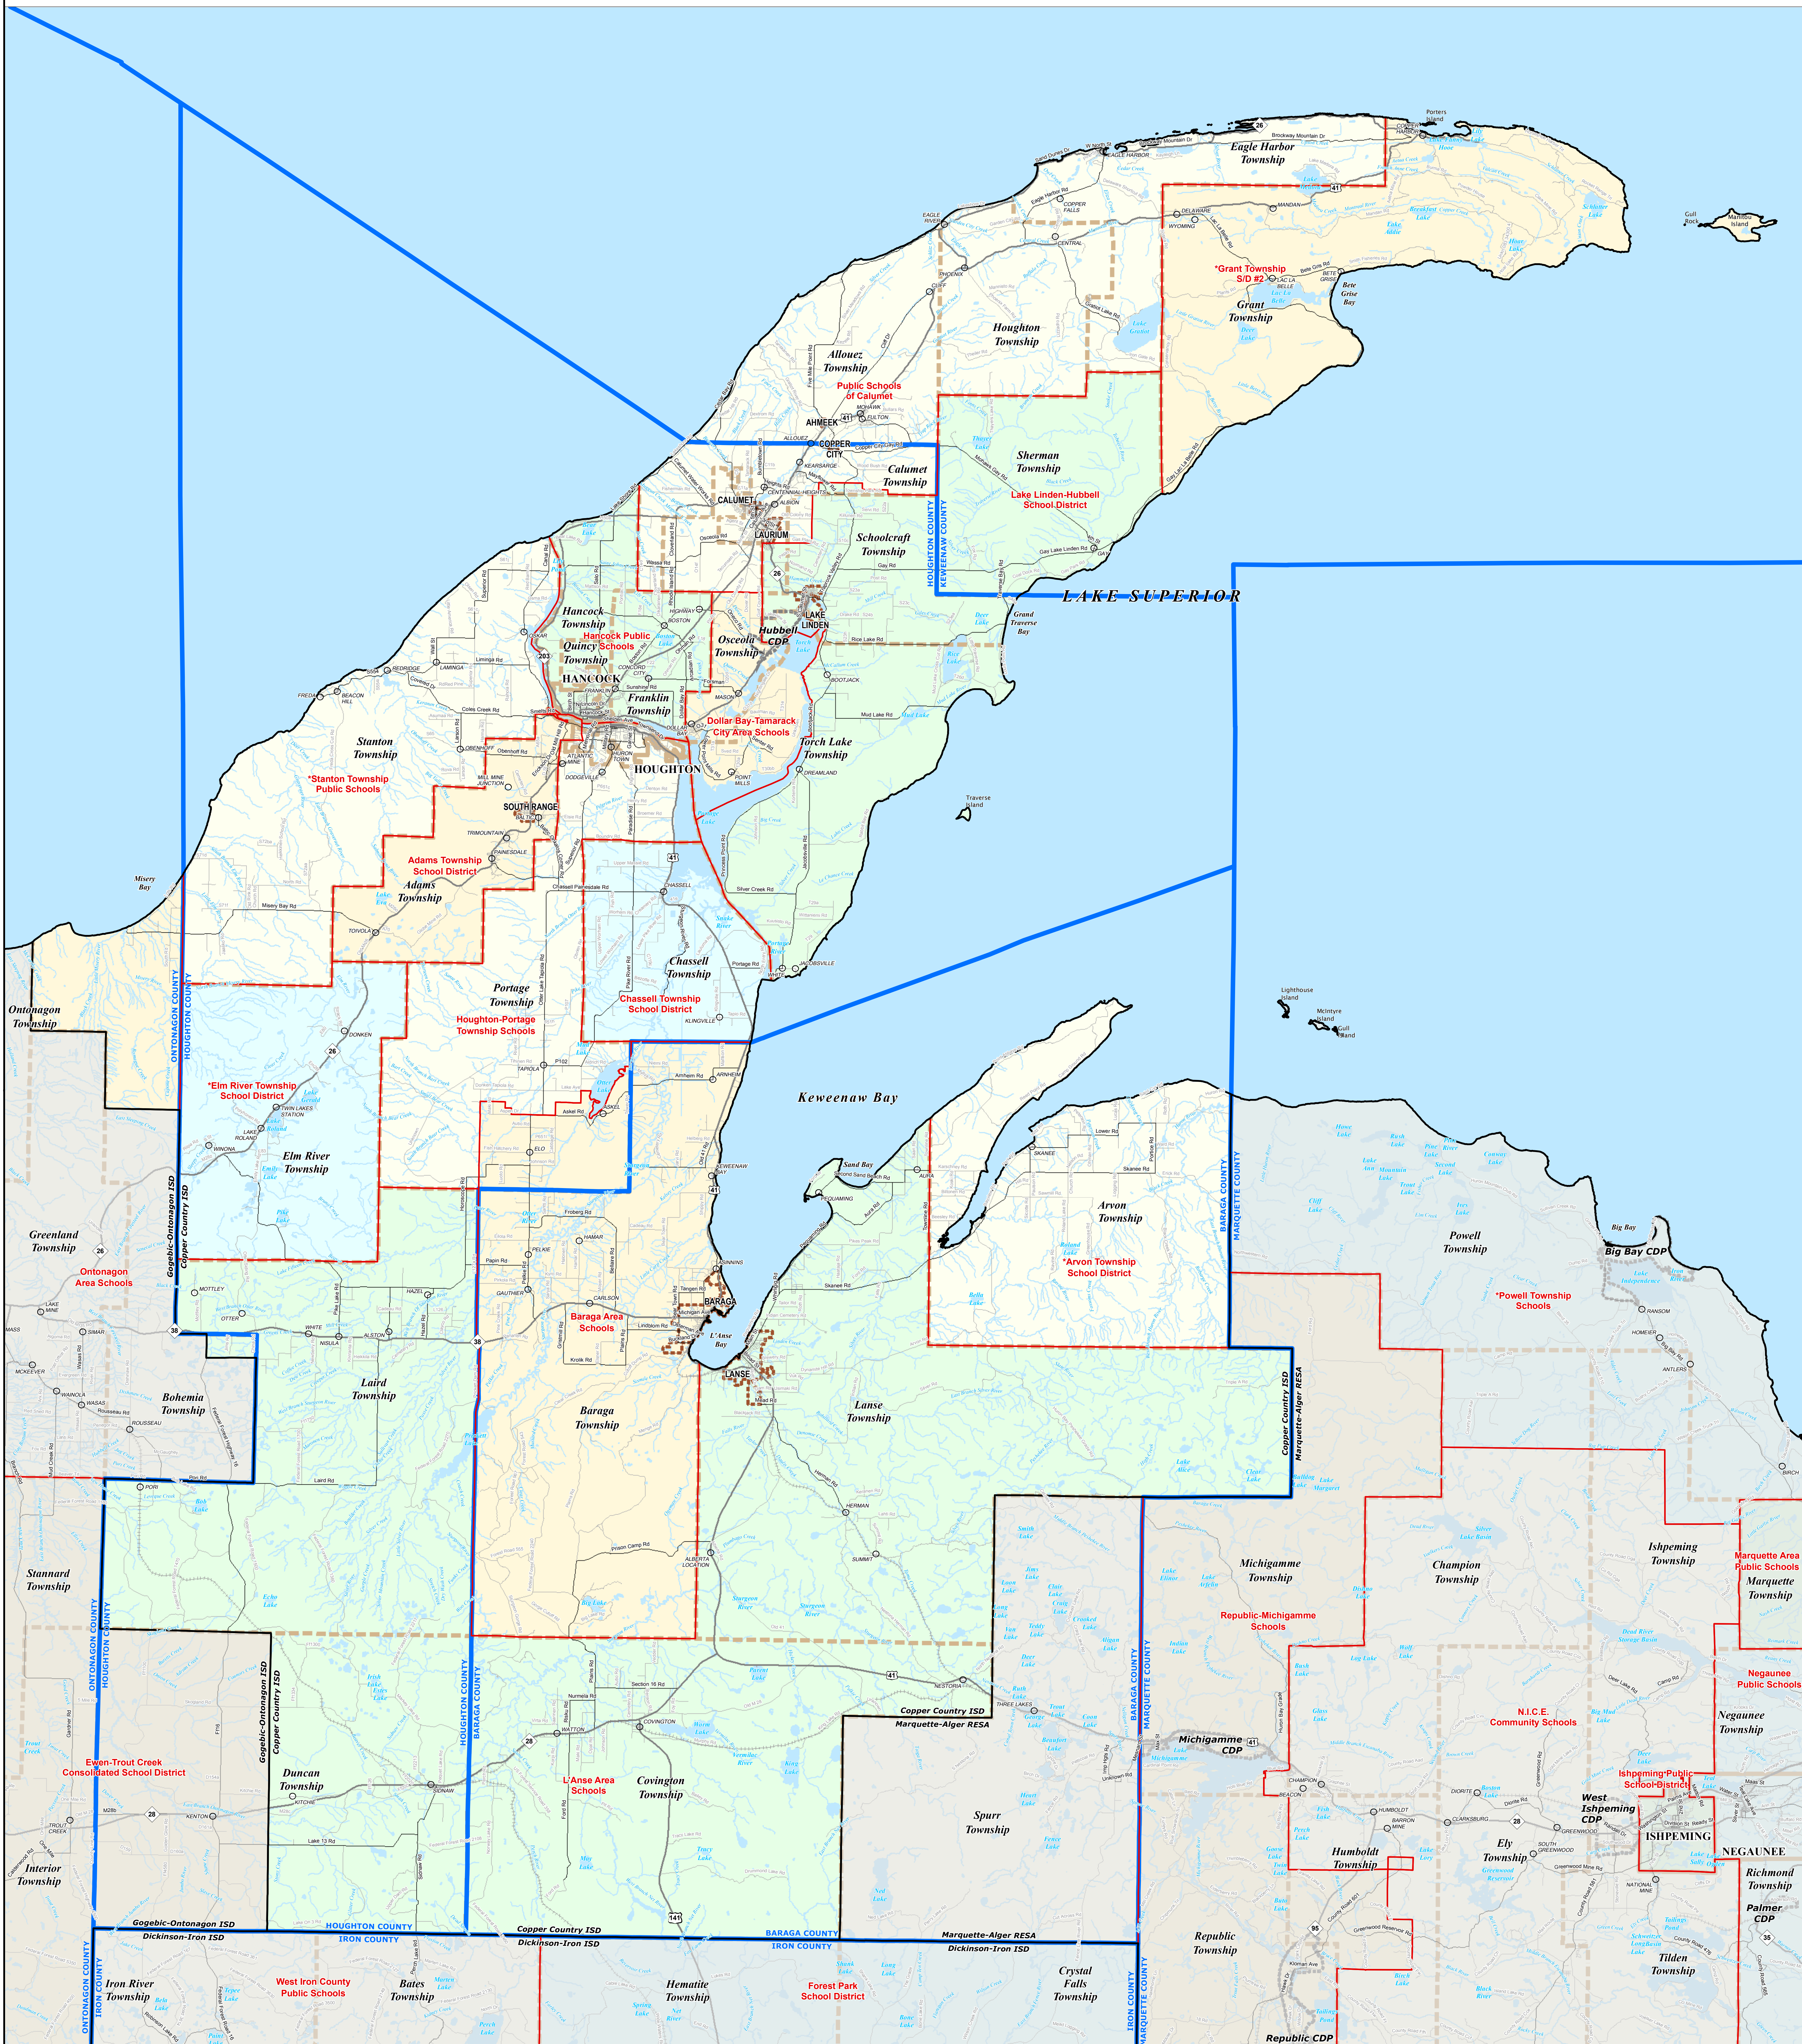

COPPER COUNTRY ISD

0 2.5 5 Miles

*Note: Non K-12 School Districts identified with Asterisk (*) in Name

11/18/13

Legend

	Intermediate School District		County		Railroad
	School District		Unincorporated Place		Water Feature
	City		Freeway		River, Stream, or Drain
	Township		Primary Road		
	Village		Local Road		
	Census Designated Place				

Source: Michigan Geographic Framework, v13a